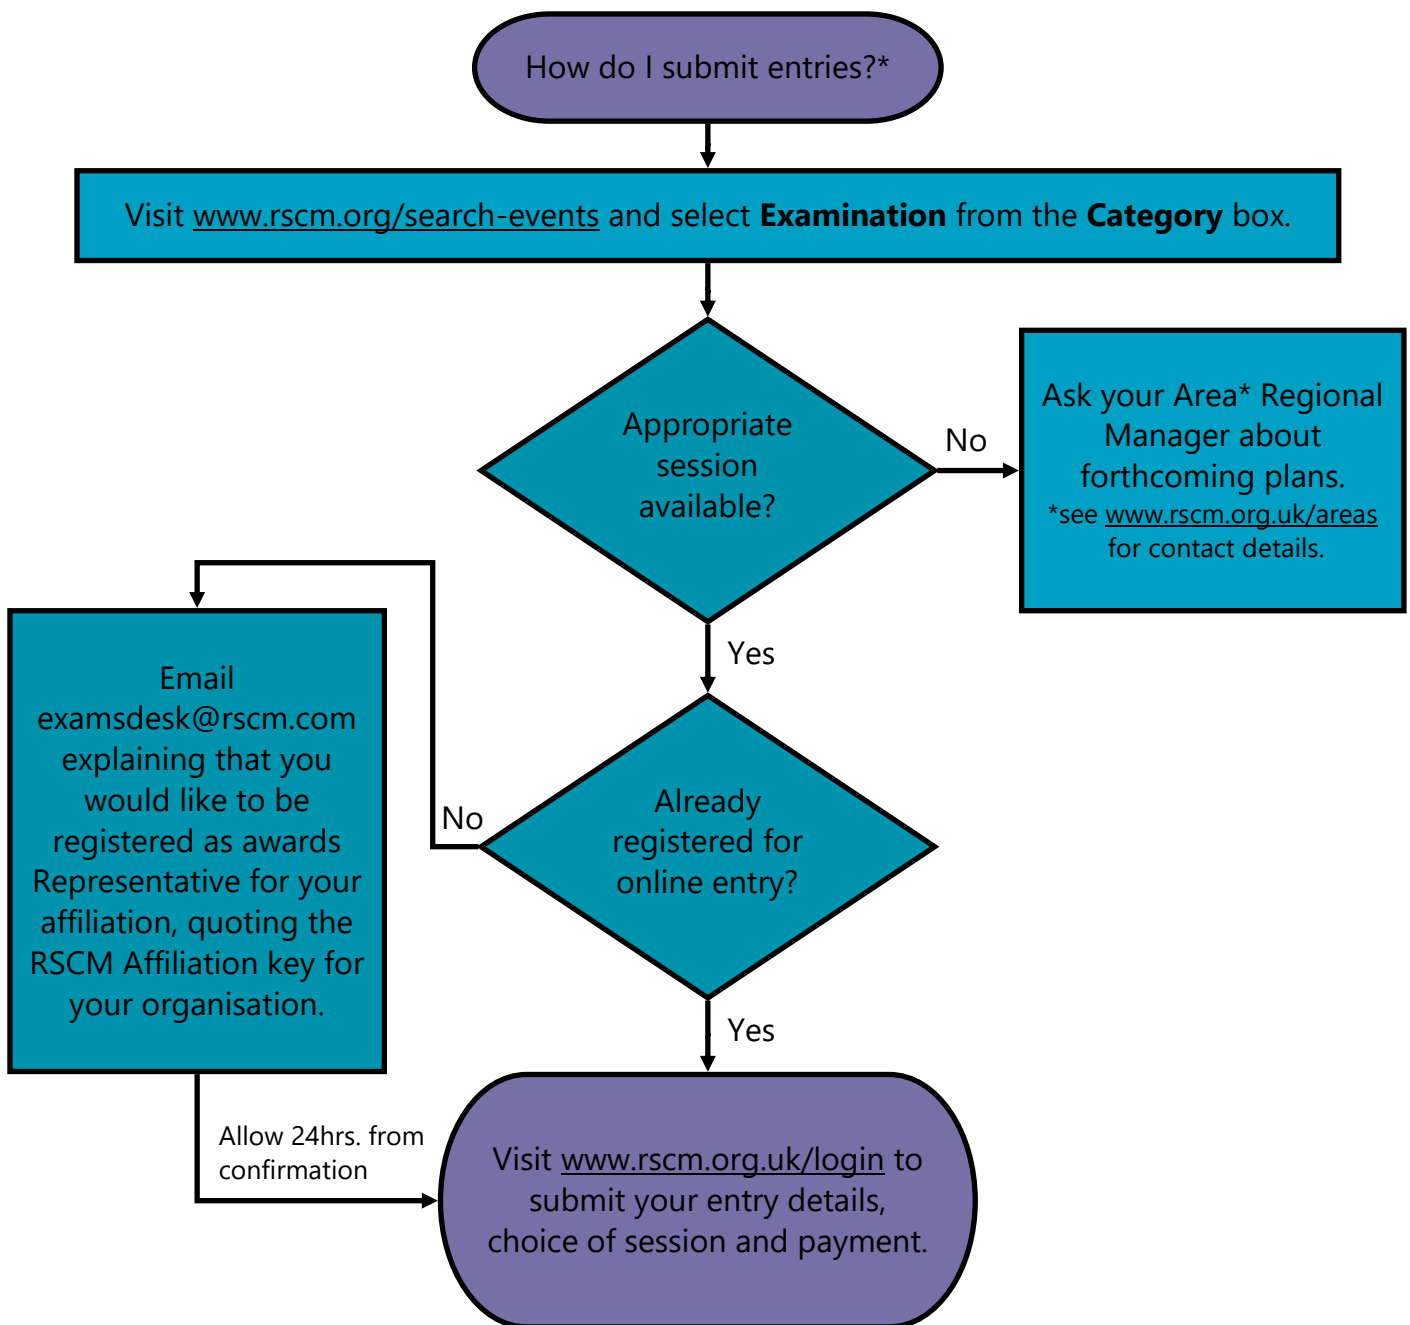

Entering for VOICE for LIFE Singing Awards

RSCM Bronze, Silver and Gold awards

Members of RSCM-affiliated choirs have access to assessment by formal examination at Bronze, Silver and Gold award levels. Entry is usually via a nominated Representative (typically a Choir Director or Teacher) per affiliation. Individual and Student members also have access to Bronze, Silver and Gold award entry.

*applicable to Gold from September 2021 onward