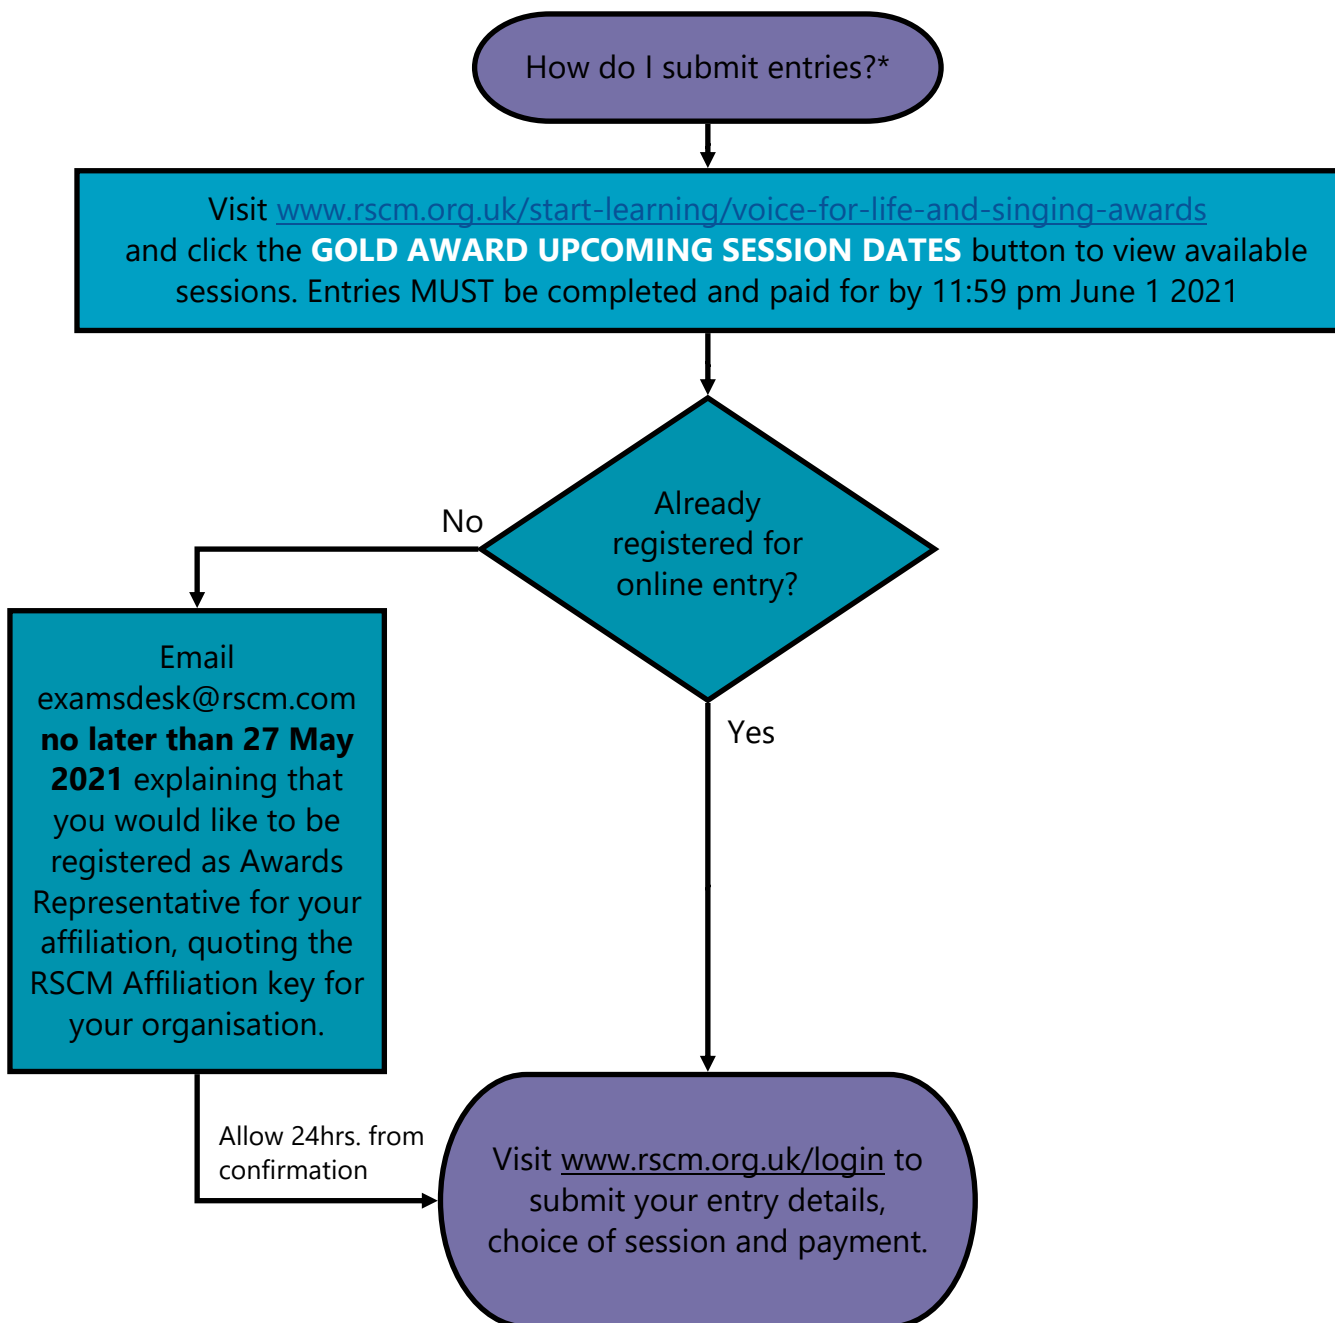

Entering for VOICE for LIFE Gold Award

RSCM Gold award

Members of RSCM-affiliated choirs have access to assessment by formal examination at Gold award level. Entry is usually via a nominated Representative (typically a Choir Director or Teacher) per affiliation. Individual and Student members also have access to Gold award entry.

*applicable to Gold until 11:59 pm June 1 2021